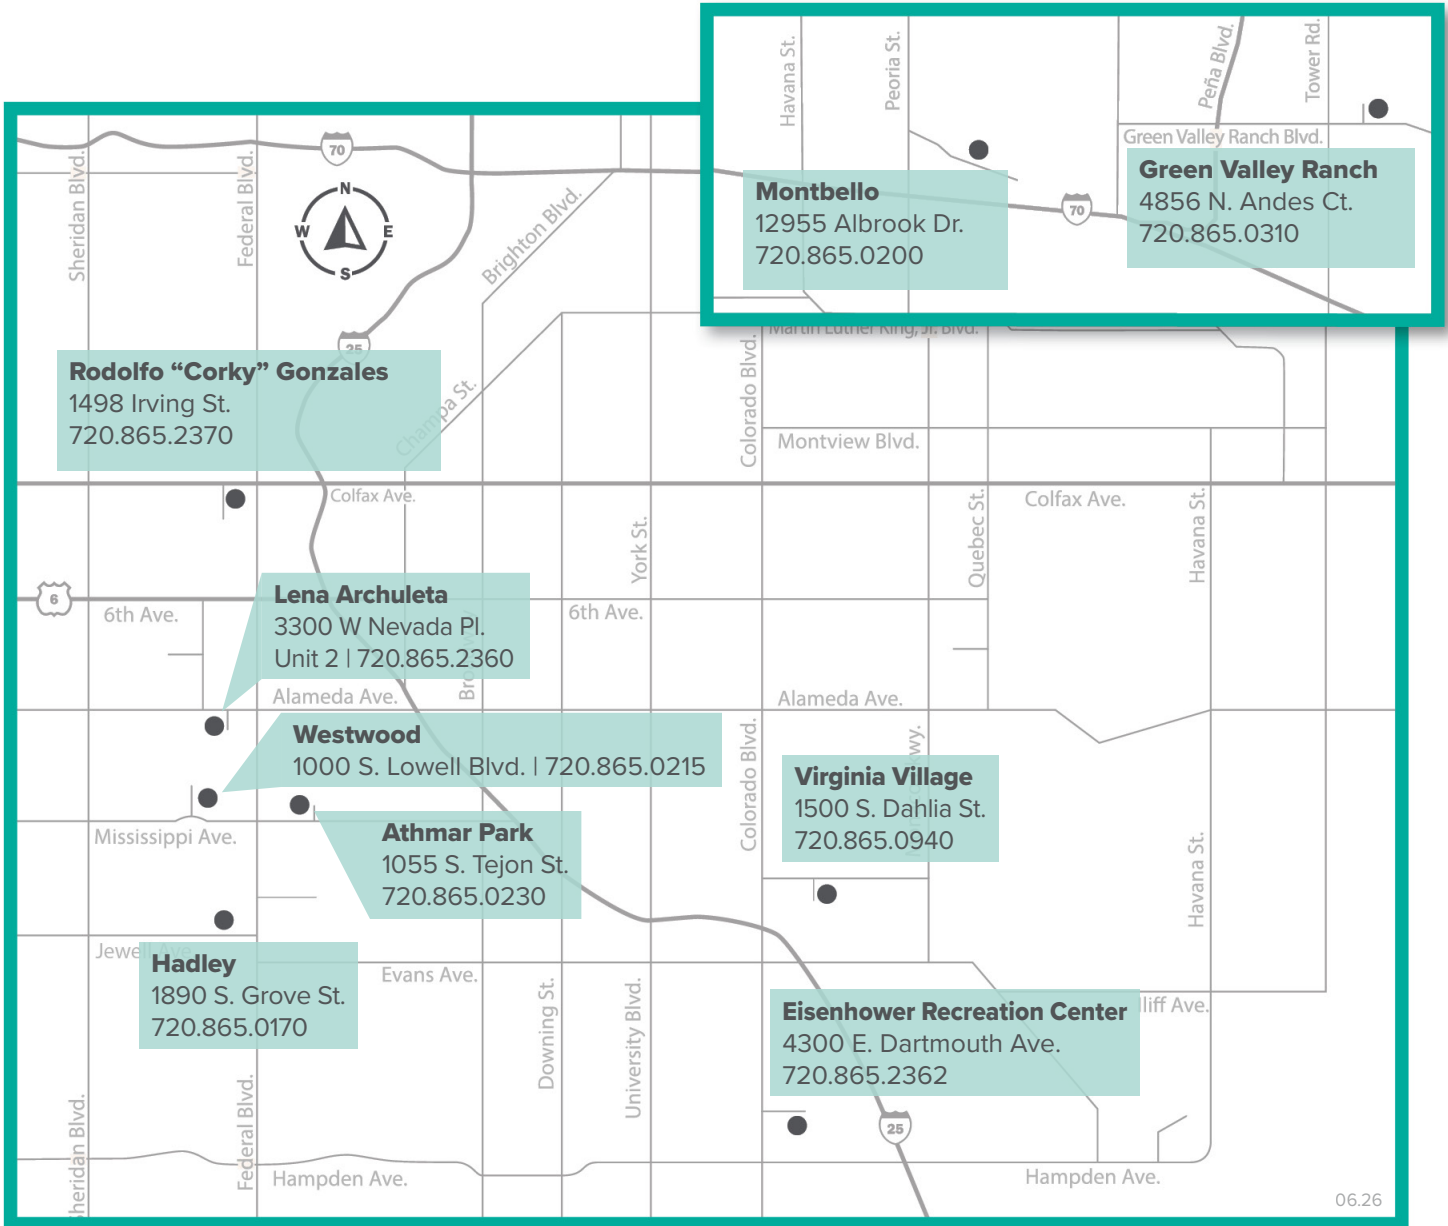

Plaza Drop In Hours

Come meet new people from all over the world, practice English conversation, prepare for the citizenship exam, and connect with resources. Learn more at denverlibrary.org/plaza or call 720.865.2362. Also, join our Facebook Group: facebook.com/groups/dplPLAZA

Mondays

3:30–5:30 p.m., **Hadley**
5:30–7:30 p.m., **Lena Archuleta**

Tuesdays

5:30–7:30 p.m., **Athmar Park**
5:30–7:30 p.m., **Montbello**
5:30–7:30 p.m., **Virginia Village**

Wednesdays

5:30–7:30 p.m., **Hadley**
5:30–7:30 p.m., **Westwood**

Thursdays

10:30 a.m.–12:30 p.m., **Montbello**
5:30–7:30 p.m., **Eisenhower Recreation Center**
5:30–7:30 p.m., **Green Valley Ranch**
5:30–7:30 p.m., **Rodolfo "Corky" Gonzales**

Saturdays

10 a.m.–12 p.m., **Green Valley Ranch**
10 a.m.–12 p.m., **Rodolfo "Corky" Gonzales**
2:30–4:30 p.m., **Virginia Village**