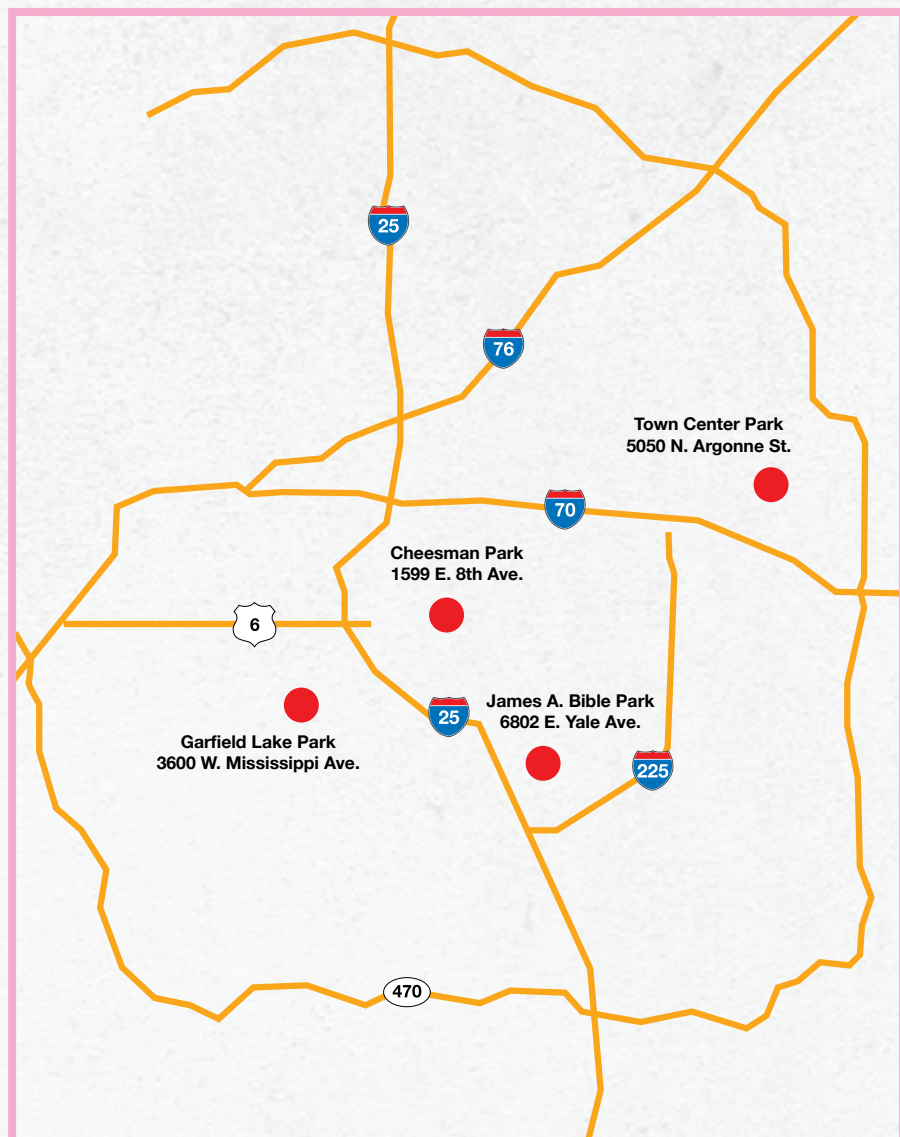

Trivia Walk

Take a stroll through one of four Denver parks listed below during our Winter of Reading trivia walk. Look for the signs throughout either park and submit your answers to the trivia questions for a chance to win a prize via the QR code or by calling 720-865-1111.

Hint: The same trivia questions can be found in each park. Each answer is about a different featured book that just may be your new favorite. Can you guess all 10?

Town Center Park (5050 Argonne St, Denver, CO 80249)
James A. Bible Park (6802 E Yale Ave, Denver, CO 80224)
Cheesman Park (1599 E 8th Ave, Denver, CO 80206)
Garfield Lake Park (3600 W Mississippi Ave, Denver, CO 80219)

Complete five or more of the following activities and describe what you did.

Just read! Choose a book, any book. What did you read (or listen to) and what was your takeaway from it?

Take a stroll through one of four Denver parks during our Winter of Reading trivia walk. See map for details.